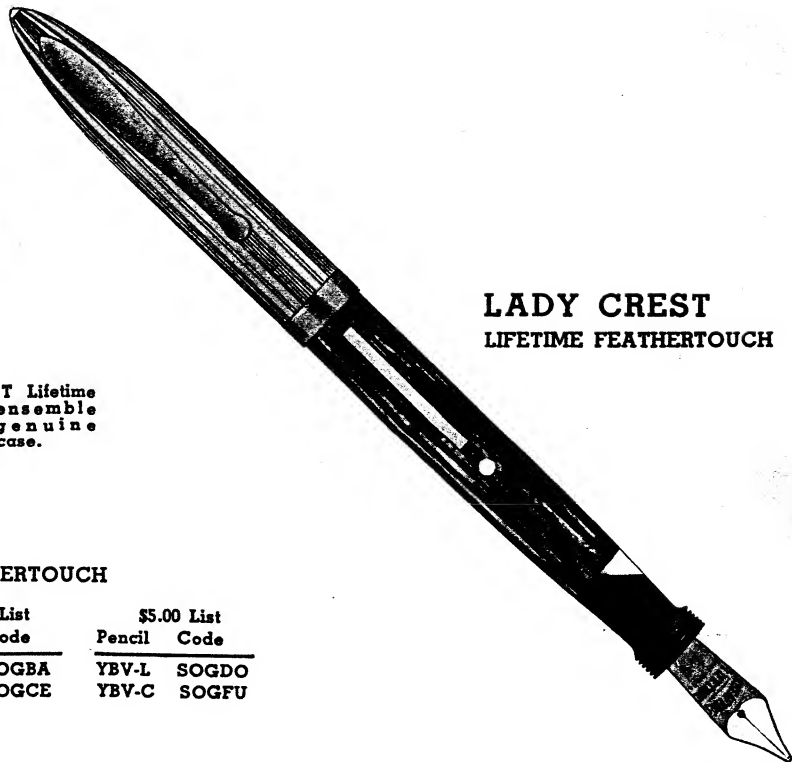

LADY CREST Lifetime Feather-touch ensemble in deluxe, genuine leather case.

LADY CREST
LIFETIME FEATHERTOUCH

LADY CREST LIFETIME FEATHERTOUCH

Visulated—(Lever Style)

Color	$17.75 List		$12.75 List		$5.00 List	
	Ensemble	Code	Pen	Code	Pencil	Code
Black	2YL7	SOGKI	26V	SOGBA	YBV-L	SOGDO
Golden Brown	2YC7	SOGLY	C26V	SOGCE	YBV-C	SOGFU